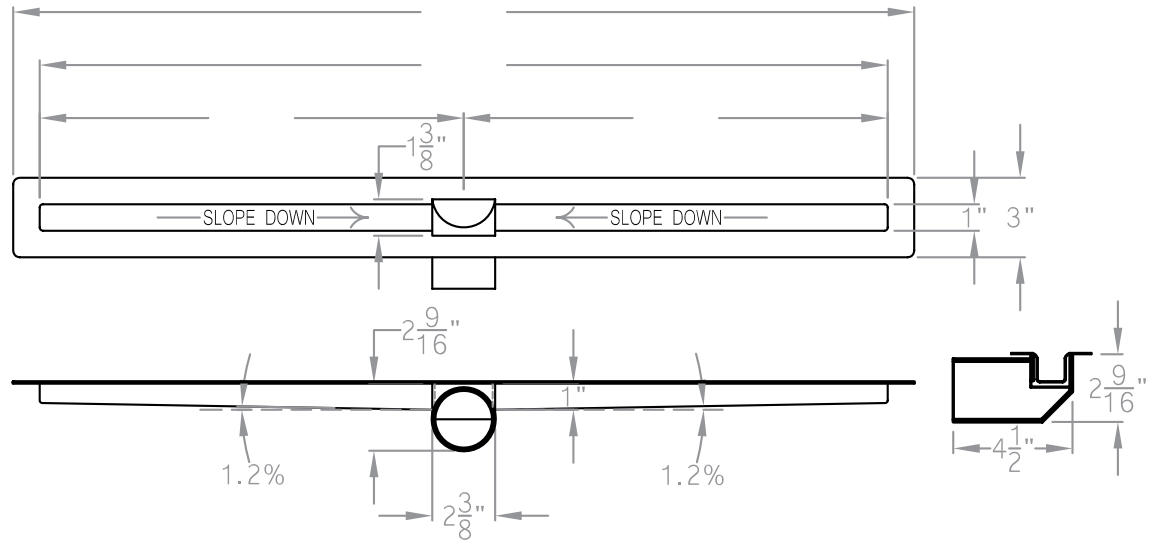

REQUIRED PART (NOT INCLUDED) - DRAIN COVER

- Available in the designs below and in these lengths - 32", 40", 48", 56" 64" and 72"

Cosmo

Vertical*

TileIn*

Lines

Stream

Deco

Stones

*Not recommended for curbless entry showers

DRAIN BODY INCLUDES

- Height adjustable spacers
- Trough extensions (2)
- No-hub coupling (1)
- Cover removal key (2)
- Transition tape (1)
- Inside corners (4)
- Outside corners (2)
- Reinforcement Tape (1)

NOTES

- Maximum horizontal distance for pitch is 40"
- Pricing and lead time are available upon approval of drawing
- Custom drains are non-refundable
- All dimensions are in inches
- When used at the entry to a curbless shower as a primary shower drain, the capacity of the drain is 5 GPM, and the only recommended cover patterns are
- 18 Gauge 316L Stainless Steel
- Key feature of the drain body is a fully sloped trough that prevents standing water and solids being deposited in the trough
- 2" I.D. schedule 10 stainless steel side spout waste outlet
- Height adjustability of drain cover with use of spacers for different thicknesses of finish material from 3/8" to 3/4". Custom spacers are available for finish material thicknesses from 1" to 2-1/2"
- For more information on our custom drains please visit our website: www.LRBrands.com/QuickDrain