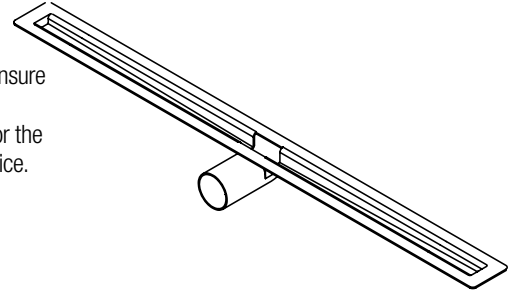

REQUIRED PART (NOT INCLUDED) - DRAIN COVER

- Available in the designs below and in these lengths - 32", 40", 48", 56" 64" and 72"

Cosmo

Vertical*

TileIn*

Lines

Stream

Deco

Stones

*Not recommended for curbless entry showers

DRAIN BODY INCLUDES

- Height adjustable spacers
- Trough extensions (2)
- No-hub coupling (1)
- Cover removal key (2)
- Transition tape (1)
- Inside corners (4)
- Outside corners (2)
- Reinforcement Tape (1)

NOTES

- Maximum horizontal distance for pitch is 40"
- Pricing and lead time are available upon approval of drawing
- Custom drains are non-refundable
- All dimensions are in inches
- When used at the entry to a curbless shower as a primary shower drain, the capacity of the drain is 5 GPM, and the only recommended cover patterns are
- 18 Gauge 316L Stainless Steel
- Key feature of the drain body is a fully sloped trough that prevents standing water and solids being deposited in the trough
- 2" I.D. schedule 10 stainless steel side spout waste outlet
- Height adjustability of drain cover with use of spacers for different thicknesses of finish material from 3/8" to 3/4". Custom spacers are available for finish material thicknesses from 1" to 2-1/2"
- For more information on our custom drains please visit our website: www.LRBrands.com/QuickDrain