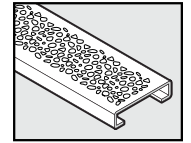

REQUIRED PART (NOT INCLUDED) - DRAIN COVER

- Available in the designs below and in these lengths - 32", 40", 48", 56" 64" and 72"

Cosmo

Vertical*

TileIn*

Lines

Stream

Deco

Stones

*Not recommended for curbless entry showers

DRAIN BODY INCLUDES

- Height adjustable spacers
- Trough extensions (2)
- No-hub coupling (1)
- Cover removal key (2)
- Transition tape (1)
- Inside corners (4)
- Outside corners (2)
- Reinforcement Tape (1)

NOTES

- Maximum horizontal distance for pitch is 40"
- Pricing and lead time are available upon approval of drawing
- Custom drains are non-refundable
- All dimensions are in inches
- When used at the entry to a curbless shower as a primary shower drain, the capacity of the drain is 5 GPM, and the only recommended cover patterns are
- 18 Gauge 316L Stainless Steel
- Key feature of the drain body is a fully sloped trough that prevents standing water and solids being deposited in the trough
- 2" I.D. schedule 10 stainless steel side spout waste outlet
- Height adjustability of drain cover with use of spacers for different thicknesses of finish material from 3/8" to 3/4". Custom spacers are available for finish material thicknesses from 1" to 2-1/2"
- For more information on our custom drains please visit our website: www.LRBrands.com/QuickDrain