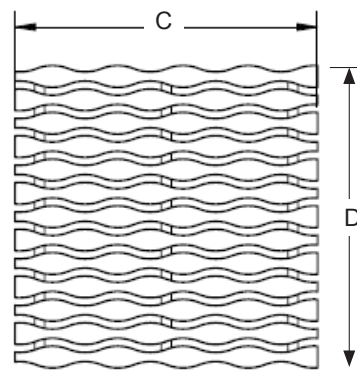

# QUICKDRAIN SQUAREDRAIN STREAM COVER TECHNICAL SPECIFICATION

## DESCRIPTION

SquareDrain Stream Covers are made of 18 gauge 304 Stainless Steel. They are available in three sizes; 4", 5" and 6", and in multiple finish options including Brushed Stainless Steel, Polished Stainless Steel, Brushed Gold, Polished Gold, Matte Black, Polished Black, Oil Rubbed Bronze and Polished Rose Gold.

## DIMENSIONS

[A]:	5-3/4"	[D]:	4-3/4"
[B]:	5-3/4"	[E]:	3-3/4"
[C]:	4-3/4"	[F]:	3-3/4"

Access BIM/Revit content through [www.LRBrands.com/QuickDrain](http://www.LRBrands.com/QuickDrain)