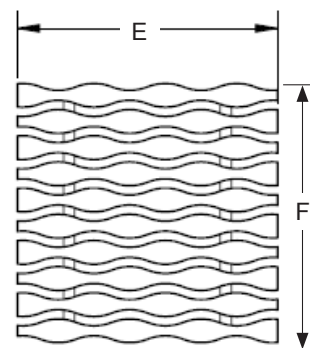

# QUICKDRAIN SQUAREDRAIN STREAM COVER TECHNICAL SPECIFICATION

## DESCRIPTION

SquareDrain Stream Covers are made of 18 gauge 304 Stainless Steel. They are available in three sizes; 4", 5" and 6", and in multiple finish options including Brushed Stainless Steel, Polished Stainless Steel, Brushed Gold, Polished Gold, Matte Black, Polished Black, Oil Rubbed Bronze and Polished Rose Gold.

## DIMENSIONS

[A]:	5-3/4"	[D]:	4-3/4"
[B]:	5-3/4"	[E]:	3-3/4"
[C]:	4-3/4"	[F]:	3-3/4"

Access BIM/Revit content through [www.LRBrands.com/QuickDrain](http://www.LRBrands.com/QuickDrain)