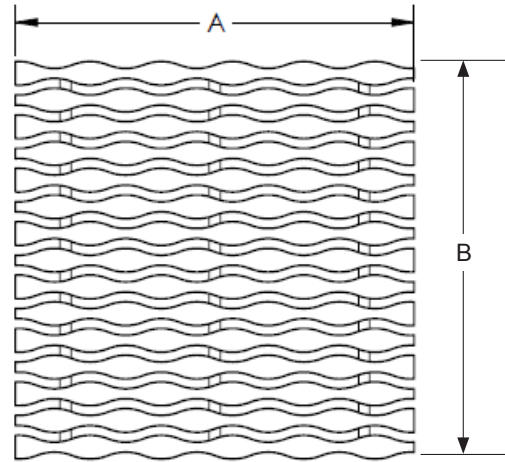

# QUICKDRAIN SQUAREDRAIN STREAM COVER TECHNICAL SPECIFICATION

## DESCRIPTION

SquareDrain Stream Covers are made of 18 gauge 304 Stainless Steel. They are available in three sizes; 4", 5" and 6", and in multiple finish options including Brushed Stainless Steel, Polished Stainless Steel, Brushed Gold, Polished Gold, Matte Black, Polished Black, Oil Rubbed Bronze and Polished Rose Gold.

## DIMENSIONS

[A]:	5-3/4"	[D]:	4-3/4"
[B]:	5-3/4"	[E]:	3-3/4"
[C]:	4-3/4"	[F]:	3-3/4"

Access BIM/Revit content through [www.LRBrands.com/QuickDrain](http://www.LRBrands.com/QuickDrain)