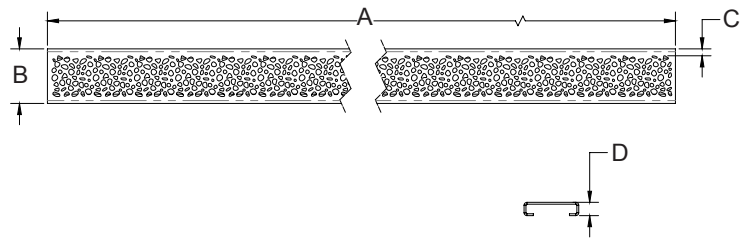

### NOTES

QuickDrain recommends that the cover extends the full width of the shower from vertical-to-vertical surface (wall to wall or wall to curb).

Do not grout or caulk the cover in place (cover must remain removable for maintenance).

Reference Care and Maintenance Steps in Install Guide

Cover comes in lengths 18"-72" in both Brushed and Polished Stainless Steel. Only available in 18"-56" for Specialty Finish Options.

### DIMENSIONS

[A]:	Length	18", 32", 40", 48", 56", 64", 72"	[C]:	Border	1/5"
[B]:	Width	1-1/2"	[D]:	Height	3/8"