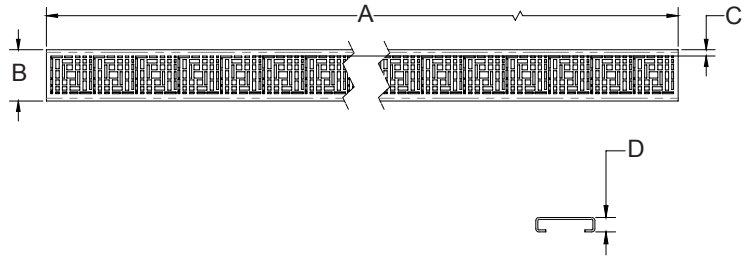

## NOTES

QuickDrain recommends that the cover extends the full width of the shower from vertical-to-vertical surface (wall to wall or wall to curb).

Do not grout or caulk the cover in place (cover must remain removable for maintenance).

Reference Care and Maintenance Steps in Install Guide

Cover comes in lengths 18"-72" in both Brushed and Polished Stainless Steel. Only available in 18"-56" for Specialty Finish Options.

## DIMENSIONS

[A]:	Length	18", 32", 40", 48", 56", 64", 72"	[C]:	Border	1/5"
[B]:	Width	1-1/2"	[D]:	Height	3/8"