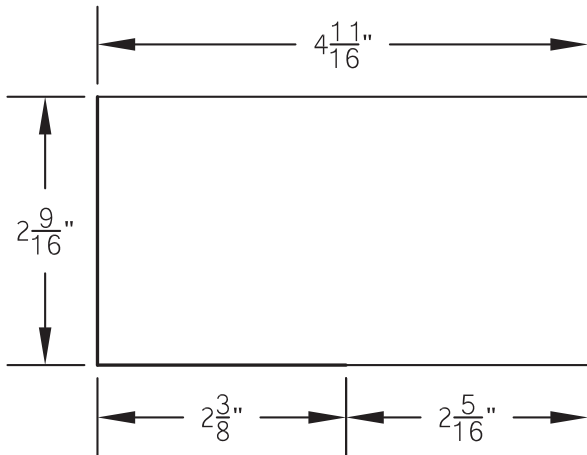

QTSIC WATERPROOFING MEMBRANE INSIDE CORNER TECHNICAL SPECIFICATION

Job Name _____	Item # _____
Location _____	
Engineer _____	Contractor _____
PO # _____	Tag _____
Representative _____	

DESCRIPTION

- Made of QuickLiner TS waterproofing membrane material
- Preformed to fit 90 degree inside corners
- Covers and waterproofs any inside corner in the shower pan
- Easily installed using QDMUS Sealant

QuickLiner TS Inside Corner - Front View

QuickLiner TS Inside Corner- Top View