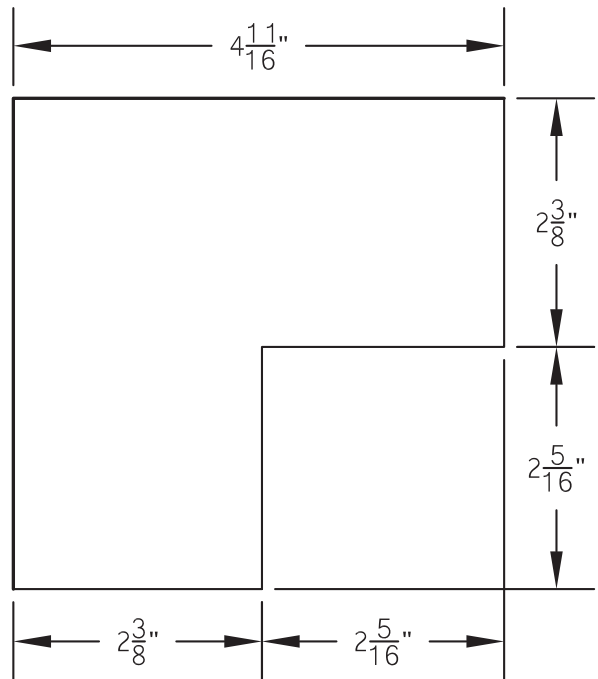

QTSIC WATERPROOFING MEMBRANE INSIDE CORNER TECHNICAL SPECIFICATION

Job Name _____	Item # _____
Location _____	
Engineer _____	Contractor _____
PO # _____	Tag _____
Representative _____	

DESCRIPTION

- Made of QuickLiner TS waterproofing membrane material
- Preformed to fit 90 degree inside corners
- Covers and waterproofs any inside corner in the shower pan
- Easily installed using QDMUS Sealant

QuickLiner TS Inside Corner - Front View

QuickLiner TS Inside Corner- Top View